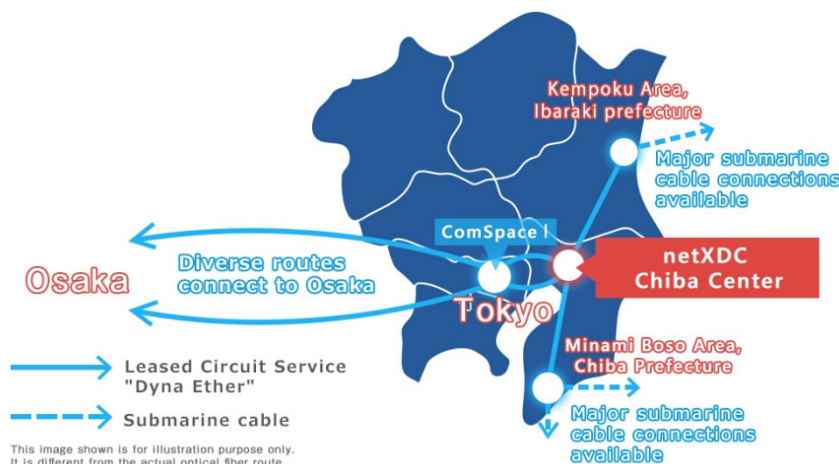

1. Background and purpose of the collaboration

The Inzai area, where netXDC Chiba Center owned by SCSK is located, is an area where major data centers, such as major foreign IT companies and major system integrators and data center operators, are concentrated and attracting attention because there is no major active faults nearby the flood platform composed of robust ground, and the distance from Tokyo Bay is approximately 20km away. Therefore, the risk of natural disasters such as earthquakes and floods is extremely low and Narita Airport has good access nearby.

ARTERIA Networks has installed a dedicated line capacity of up to 100Gbps in netXDC Chiba Center in order to meet the demand for broadband connectivity in response to increasing data traffic.

This allows DynaEther, a low-latency, high-quality dedicated line service of up to 100Gbps, to be available within a short delivery time.

Also, Customers can connect to ComSpaceI data center (Chuo-ku Tokyo) of ARTERIA Networks located in Tokyo from netXDC Chiba Center at the shortest distance ^{*1}with low latency and smooth connection.

In addition, since it is easy to connect to the Minamiboso area in Chiba Prefecture and the northern area of Ibaraki Prefecture, where landing stations are concentrated, Both ARTERIA Networks and SCSK are able to respond quickly to the need for broad-band, low-delay connections overseas.